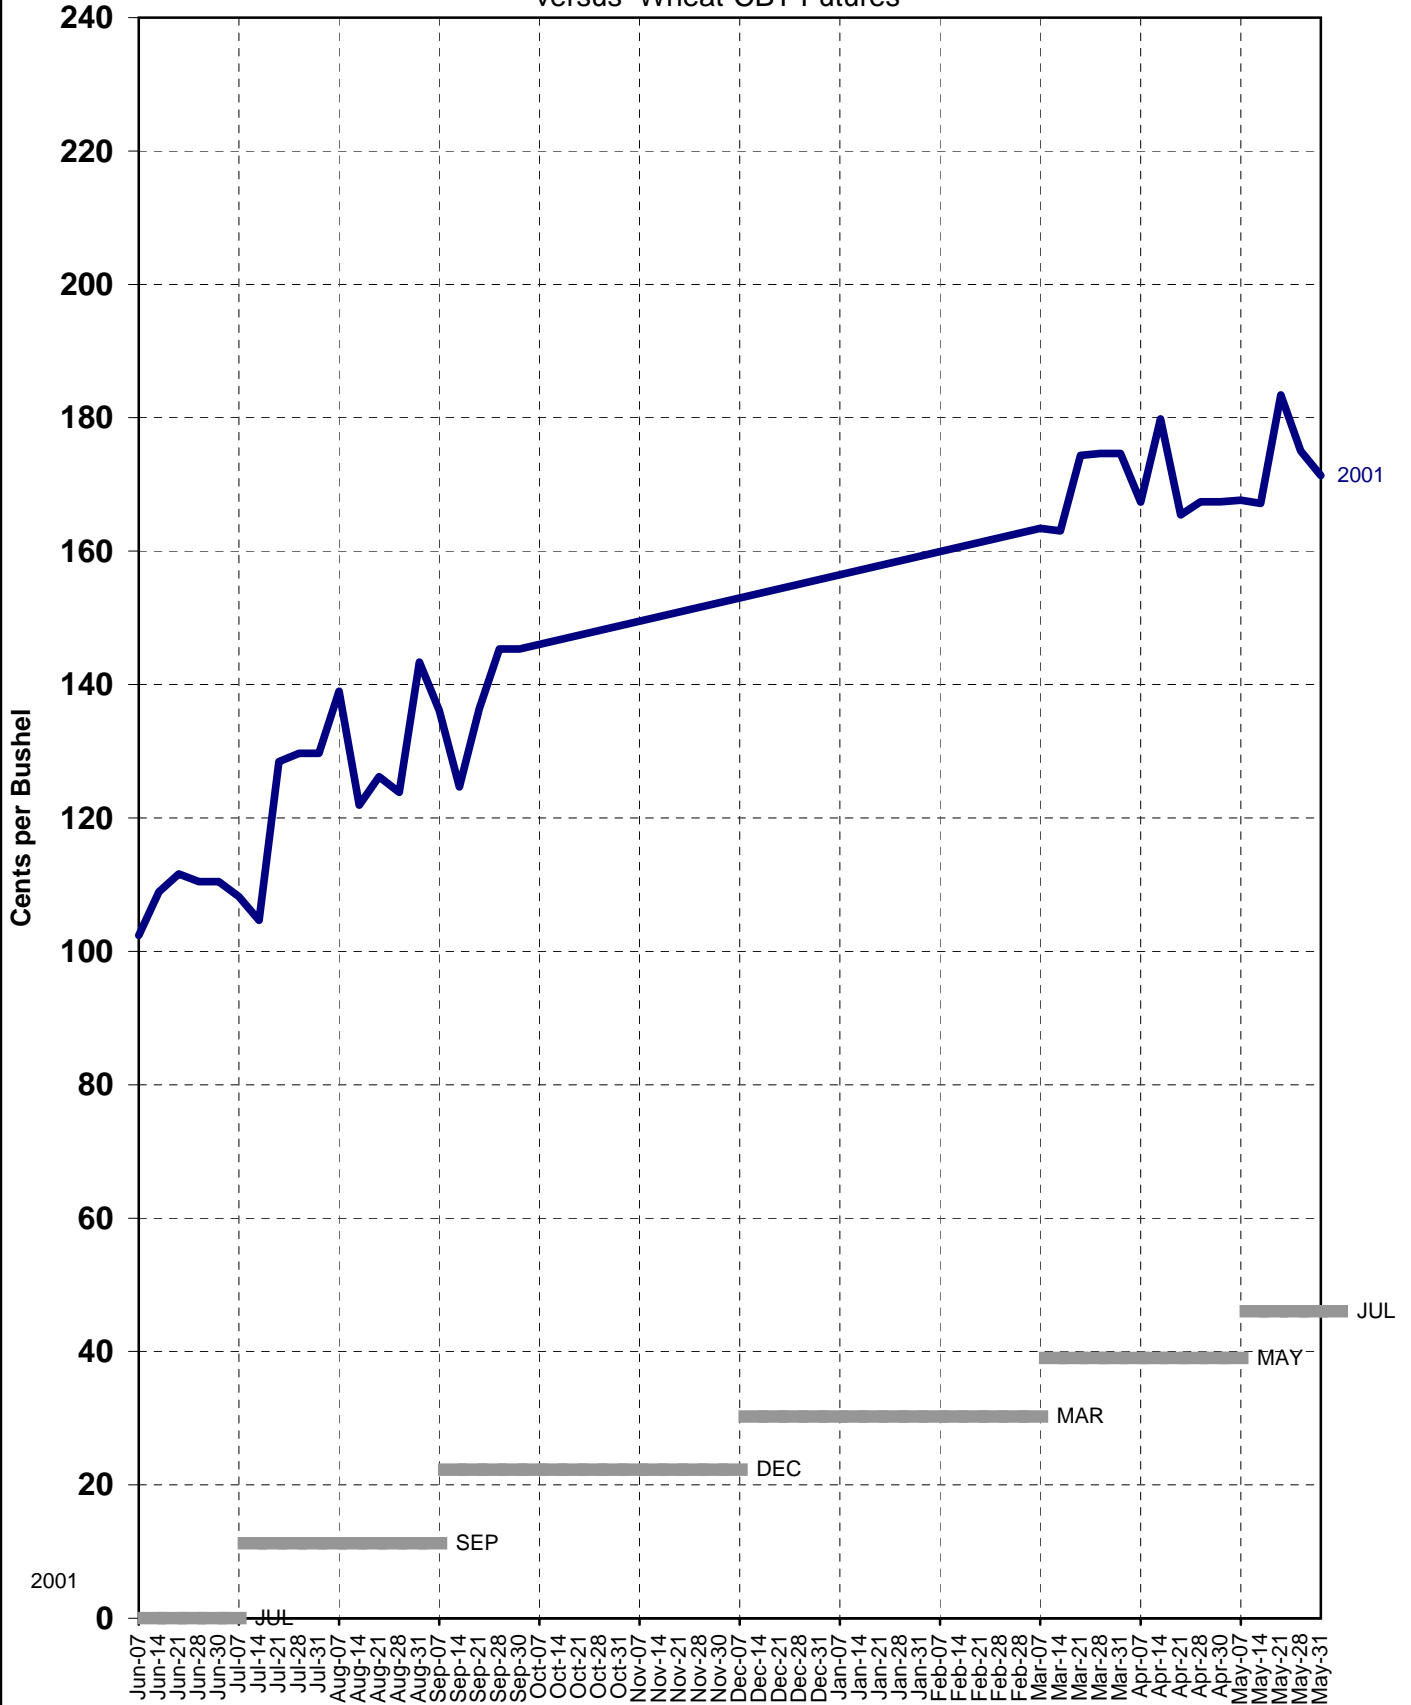

## SRW Wheat - Regon Lagunera

1999

versus Wheat-CBT Futures

## SRW Wheat - Regon Lagunera

2000

versus Wheat-CBT Futures

## SRW Wheat - Regon Lagunera

2001

versus Wheat-CBT Futures